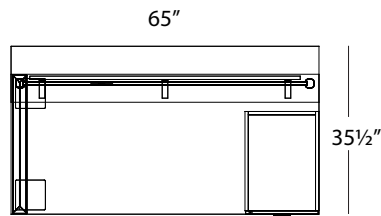

## Layout #48

INV-3066TOP	66" Rectangular Top
INV-FPUF	Freestanding Pedestal - No Top
900-LOOP30	30" Loop Leg
INV-MP1-1460LAP	Laminate Hanging Modesty Panel

OUT-1266PYP	Polycarbonate Panel
OUT-12POST	x 2 Post
OUT-INV1266TA	Transaction Top