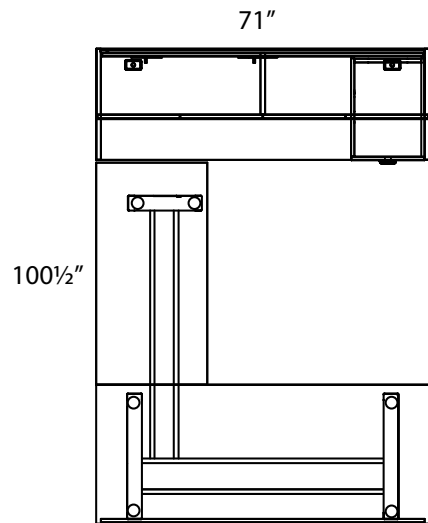

Royal Mahogany
RM

Sugar Maple
SM

Winter Wood
WW

Available Finishes:

Layout #45

INV-3672H	Open Hutch
INV-72HDRS	Laminate Doors For Hutch
INV-3672TB	Tackboard
INV-HPF	Hanging Pedestal
INV-2472SH	Credenza Shell
CAL-E1-3LEG	Calypso 3 Leg Base

INV-3072TOP	72" Rectangular Top
INV-2448TOP	48" Rectangle Top
INV-MP1-1472LAP	Laminate Hanging Modesty Panel

Note: Non handed. Can be configured left or right.