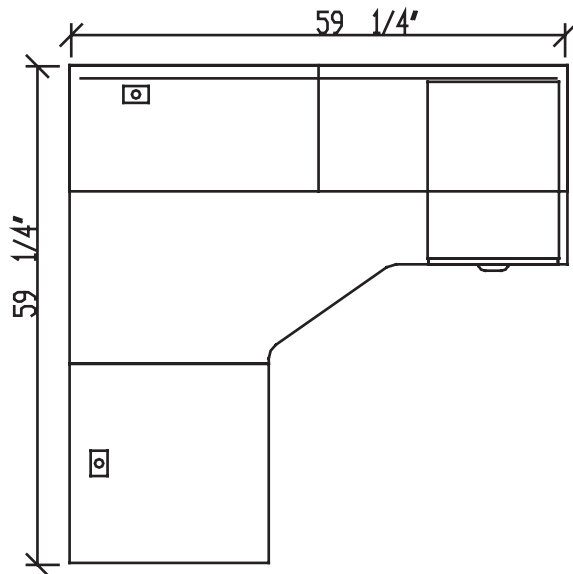

Winter Wood
WW

Layout #9A

INV-2424RS

Non handed Return Shell

INV-3660CM

Extended Corner Module

INV-HPF

Hanging Pedestal