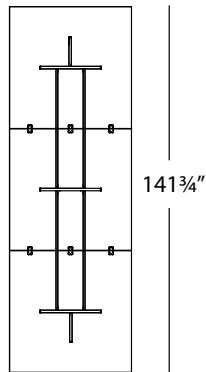

Winter Wood
WW

Layout #47

INV-2236OLFX	x2	Open Lateral File Storage - No Top
INV-2237STC	x2	Double Door Stacking Cabinet
INV-STCHDRS-AL	x2	Aluminium Frame Glass Doors
INV-2236CX	x2	Double Door Cabinet - No Top
INV-2272TOP		Common Top To Join 2 No Top 36" Units
INV-SQ48	x3	48" Square Top