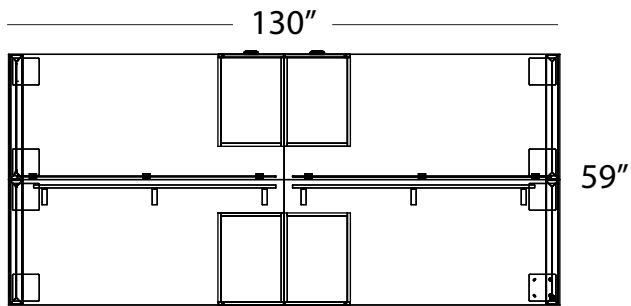

## Layout #49

INV-3066TOP	x 4	66" Rectangular Top
INV-FPUF	x 4	Freestanding Pedestal - No Top
900-LOOP30	x 4	30" Loop Leg
INV-MP1-1460LAP	x 2	Laminate Hanging Modesty Panel
OUT-TM1-1566PLX	x 2	Plexiglass privacy panel with top mount brackets