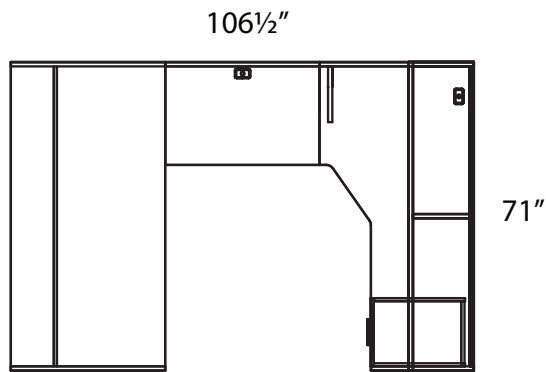

Winter Wood
WW

Layout #43

Layout #43B

INV-3672CM	Extended Corner Module
INV-2436RSBR	Non Handed Return Shell/Bridge
INV-3672DS	Desk Shell

INV-HPF	Hanging Pedestal
INV-3672H	Open Hutch

Note: Replace item INV-3672CM with INV-7236CM for Layout #43B