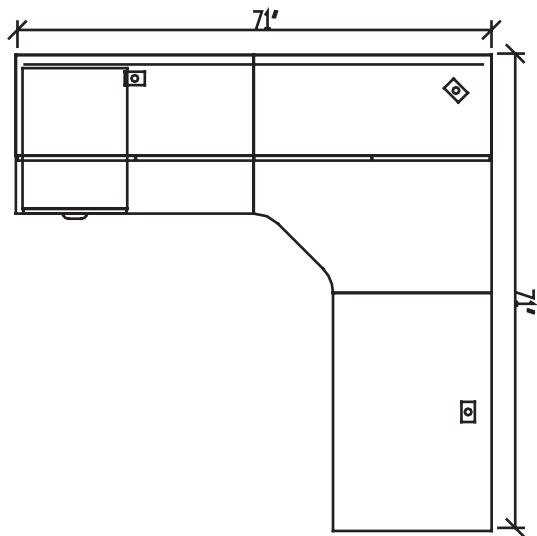

Winter Wood
WW

Layout #8

INV-2436RSBR X 2 Return Shell/Bridge

INV-2436CM Extended Corner Module

INV-HPF Hanging Pedestal

INV-3672H Open Hutch

INV-72HDRS Laminate Doors for Hutch

INV-3672TB Tackboard