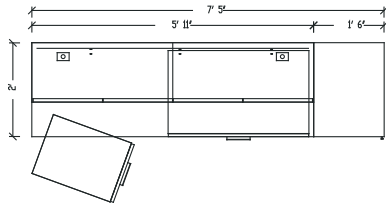

Winter Wood
WW
(Shown Below)

Layout #1

INV-2472SH	Credenza Shell
INV-3672H	Open Hutch
INV-72HDRS-AL	72" Aluminum Doors for Hutch
INV-3672TB	Tackboard
INV-2236OFLX	Open Lateral Files Storage - No Top
INV-MP1-1566PLX	Plexiglass Hanging Modesty Panel