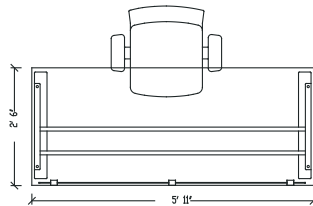

Winter Wood
WW
(Shown Below)

Layout #1

INV-2472SH	Credenza Shell
INV-3672H	Open Hutch
INV-72HDRS-AL	72" Aluminum Doors for Hutch
INV-3672TB	Tackboard
INV-2236OFLX	Open Lateral Files Storage - No Top
INV-MP1-1566PLX	Plexiglass Hanging Modesty Panel