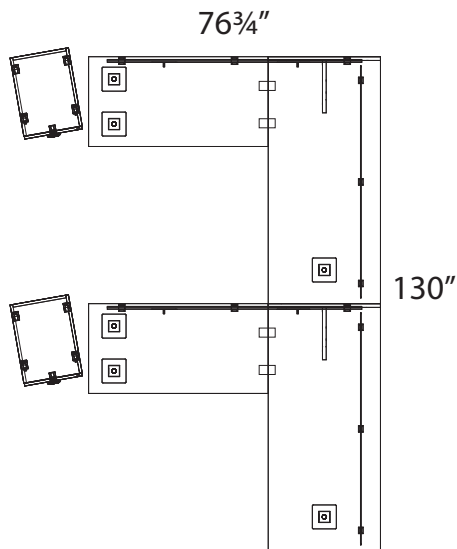

Winter Wood
WW
(Shown Below)

Layout #42

INV-3066RLT x 2

Rectangular Bullet Top Desk

INV-2448TOP x 2

Rectangular Top

INV-MP1-1566PLX x 2

Plexiglass Hanging Modesty Panel

OUT-TM1-1572TB x 2

Tackboard Privacy Panel
w/ Top Mount Brackets

INV-MPUF x 2

Mobile Pedestal

100-WSCK x 2

Work Surface Connecting Kit

100-WSB-40 x 2

Stiffener Bar