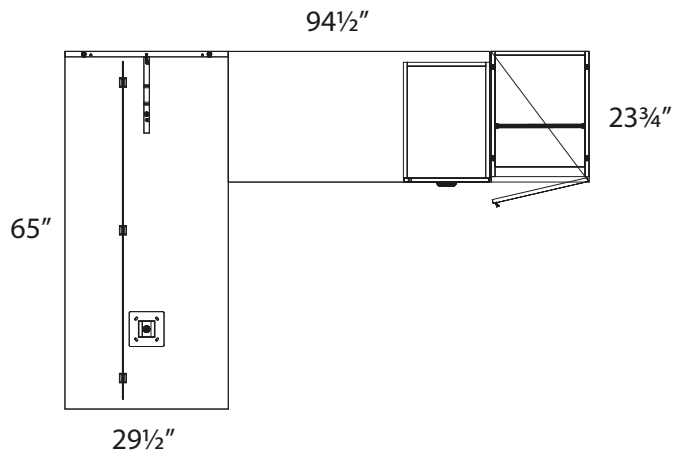

Hardrock Maple
HM
(Shown Below)

Royal Mahogany
RM

Sugar Maple
SM

Winter Wood
WW

Available Colours:

Layout #41

INV-3066RLT*

Rectangular Bullet Top Desk