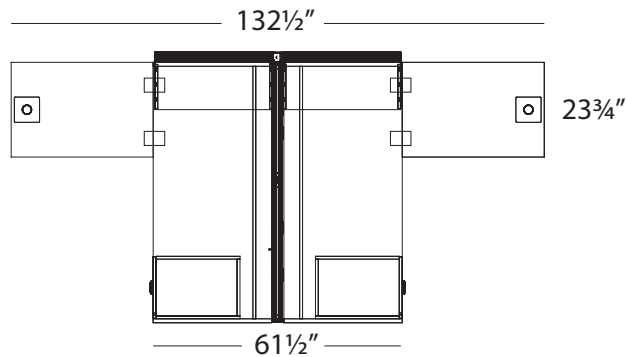

## Layout #37

INV-3066DS x 2	Desk Shell
INV-2436TOP x 2	Rectangular Top
INV-FPUF x 2	Freestanding Pedestal - No Top
900-RL2.5 x 2	2½" Round Leg
FRM-48SQP-3W	Square 3-Way Connecting Post
FRM-3048P x 3	48" Tall Panel