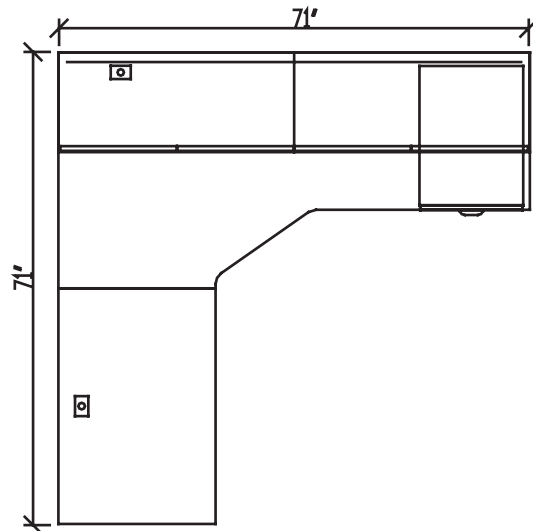

Winter Wood
WW

Layout #6A

INV-2436RSBR

Return Shell/Bridge

INV-3672CM

Extended Corner Module

INV-HPF

Hanging Pedestal