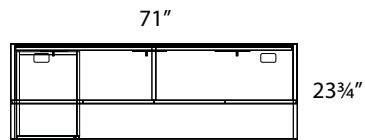

## Layout #30

INV-3072TOP	Rectangular Top
INV-2472SH	Credenza Shell
INV-3672H	Open Hutch
INV-72HDRS	Hutch Doors
INV-FPUF	Freestanding Pedestal - No Top
INV-3672TB	Tackboard

INV-MP1-1472LAP	Laminate Hanging Modesty Panel
INV-MPF	Mobile Pedestal
INV-CUSH	Mobile Pedestal Seat Cushion
900-SQ3 x 4	3" Square Leg
100-WSB-64	Stiffener Bar