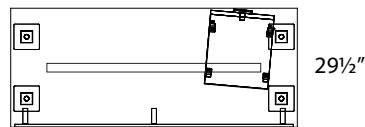

## Layout #30

INV-3072TOP	Rectangular Top
INV-2472SH	Credenza Shell
INV-3672H	Open Hutch
INV-72HDRS	Hutch Doors
INV-FPUF	Freestanding Pedestal - No Top
INV-3672TB	Tackboard

INV-MP1-1472LAP	Laminate Hanging Modesty Panel
INV-MPF	Mobile Pedestal
INV-CUSH	Mobile Pedestal Seat Cushion
900-SQ3 x 4	3" Square Leg
100-WSB-64	Stiffener Bar