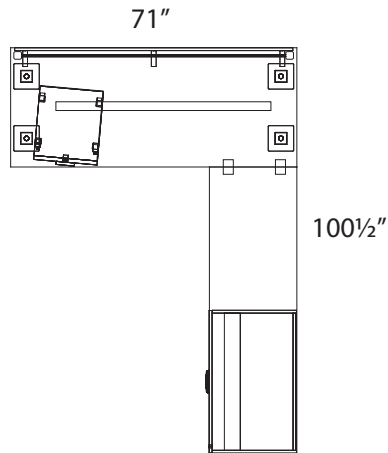

Winter Wood
WW

Layout #29

INV-3072TOP	Rectangular Top
INV-2272TOP	Rectangular Top
INV-2236OLFX	Open Lateral File Storage - No Top
INV-MP1-1472LAP	Laminate hanging Modesty Panel
INV-MPF	Mobile Pedestal
INV-CUSH	Mobile Pedestal Seat Cushion

OUT-1272PYP	Polycarbonate Panel
OUT-12POST x 2	Post Package
900-SQ3 x 4	3" Square Leg
100-WSB-64	Stiffener Bar
100-WSCK	Work Surface Connecting Kit

NOTE: Non handed. Can be configured left or right.

Please refer to www.heartwooddl.com for current finish options available for this series