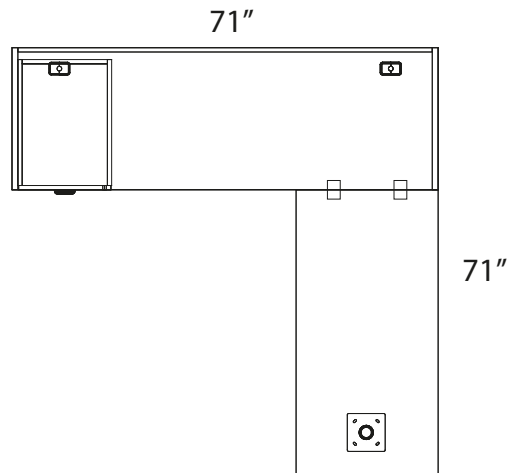

## Layout #27

INV-2472SH

Credenza Shell

INV-2448TOP

Rectangular Top

INV-HPF

Hanging Pedestal

900-RL2.5