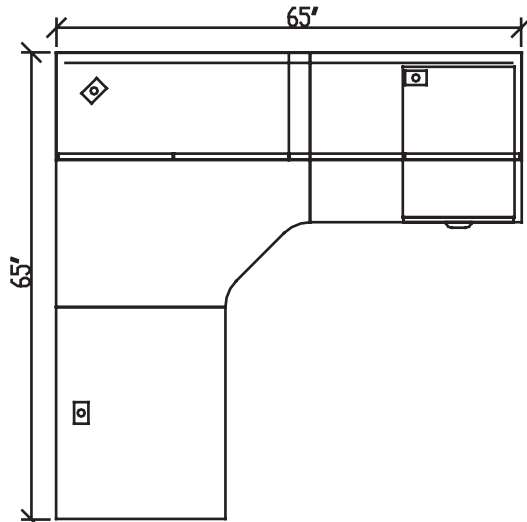

Winter Wood
WW
(Shown Below)

Layout #7

INV-2430RSBR X 2 Return Shell/Bridge

INV-2436CM Extended Corner Module

INV-3666TB Tackboard

INV-HPF Hanging Pedestal

INV-3666H Open Hutch

INV-66HDRS-AL 66" Aluminum Frame Hutch Doors