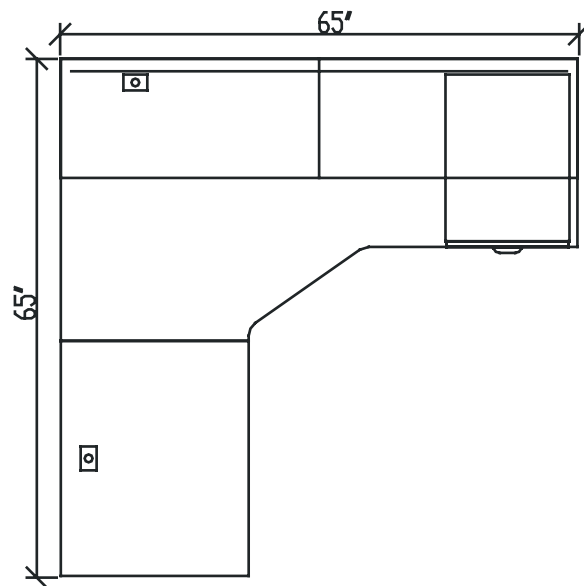

Winter Wood
WW

Layout #5A

INV-2430RSBR

Return Shell/Bridge

INV-3666H

Open Hutch

INV-3666CM

Extended Corner Module

INV-3666TB

Tackboard

INV-HPF

Hanging Pedestal

Note: For Layout 5A Replace INV-3666CM with INV-6636CM.

Please refer to www.heartwooddl.com for current finish options available for this series