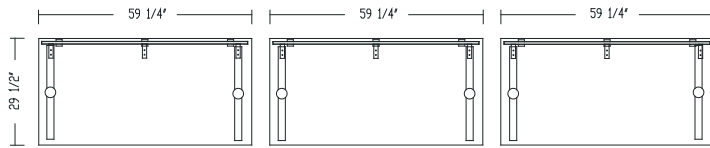

Winter Wood
WW

Layout #12B

INV-3060TOP x 3

Rectangular Top

900-TEE30 x 6

Tee Base

100-WSB-52 x 3

Stiffener Bar

OUT-TM1-1560LAP x 3

Laminate Privacy Panel w/ Top Mount Brackets

INV-MP1-1460LAP x 3

Laminate Hanging Modesty Panel

Please refer to www.heartwooddl.com for current finish options available for this series.