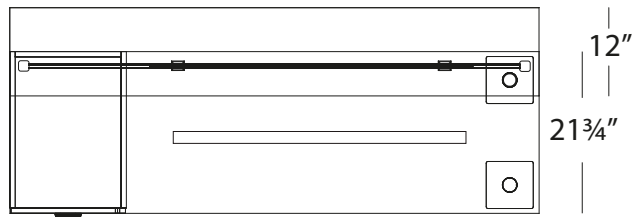

Outlines series

Available Colours:

Layout #7

INV-2272TOP

Rectangular Top

INV-FPUF

Freestanding Pedestal - No Top

OUT-1272PYP

Polycarbonate Panel

OUT-12POST x 2

Post Package

INV-MP1-1548PLX

Plexiglass Hanging Modesty Panel

900-TAPERLEG x 2

Straight Tapered Leg

OUT-INV1272TA

Transaction top

100-WSB-52

Stiffener Bar

NOTE: Non handed. Can be configured left or right.

Please refer to www.heartwooddl.com for current finish options available for this series.