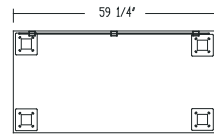

Winter Wood
WW

Layout #36B

INV-3060TOP x 3 Rectangular Top

900-SQ3 x 12 3" Square Leg

100-WSB-52 x 3 Stiffener Bar

OUT-TM1-1560PLX x 3 Plexiglass Privacy Panel w/ Top Mount Brackets

INV-MP1-1560PLX x 3 Plexiglass Hanging Modesty Panel