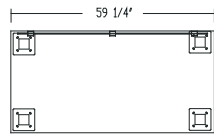

Winter Wood
WW

Layout #36B

INV-3060TOP x 3 Rectangular Top

900-SQ3 x 12 3" Square Leg

100-WSB-52 x 3 Stiffener Bar

OUT-TM1-1560PLX x 3 Plexiglass Privacy Panel w/ Top Mount Brackets

INV-MP1-1560PLX x 3 Plexiglass Hanging Modesty Panel