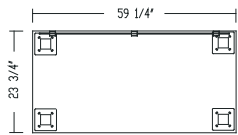

Winter Wood
WW

Layout #36B

INV-3060TOP x 3 Rectangular Top

900-SQ3 x 12 3" Square Leg

100-WSB-52 x 3 Stiffener Bar

OUT-TM1-1560PLX x 3 Plexiglass Privacy Panel w/ Top Mount Brackets

INV-MP1-1560PLX x 3 Plexiglass Hanging Modesty Panel