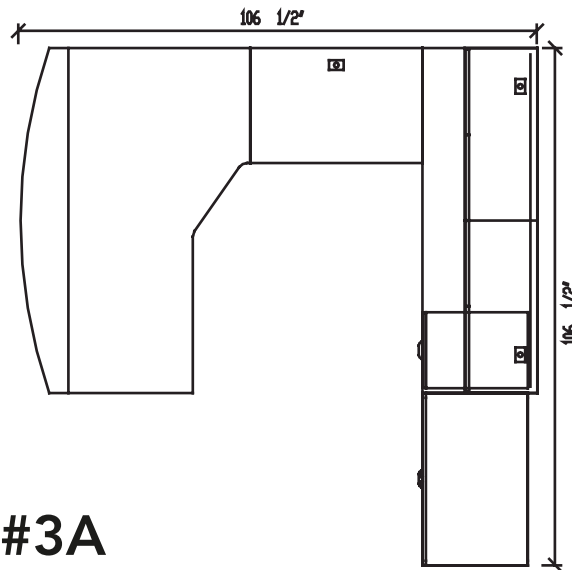

Winter Wood
WW

Layout #3A

INV-B7248CMB

Corner Module Desk

INV-2436RSBR

Return Shell/Bridge

INV-2472SH

Credenza Shell

INV-FPUF

Freestanding Pedestal

INV-2236LFX

Lateral File - No Top

INV-2237STC

Double Door Stacking Cabinet

INV-3672H

Open Hutch