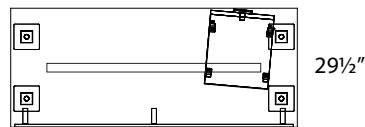

Winter Wood
WW

Layout #30

INV-3072TOP	Rectangular Top
INV-2472SH	Credenza Shell
INV-3672H	Open Hutch
INV-72HDRS	Hutch Doors
INV-FPUF	Freestanding Pedestal - No Top
INV-3672TB	Tackboard

INV-MP1-1472LAP	Laminate Hanging Modesty Panel
INV-MPF	Mobile Pedestal
INV-CUSH	Mobile Pedestal Seat Cushion
900-SQ3 x 4	3" Square Leg
100-WSB-64	Stiffener Bar