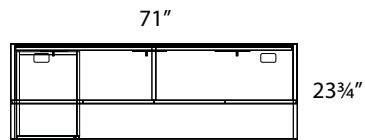

Winter Wood
WW

Layout #30

INV-3072TOP	Rectangular Top
INV-2472SH	Credenza Shell
INV-3672H	Open Hutch
INV-72HDRS	Hutch Doors
INV-FPUF	Freestanding Pedestal - No Top
INV-3672TB	Tackboard

INV-MP1-1472LAP	Laminate Hanging Modesty Panel
INV-MPF	Mobile Pedestal
INV-CUSH	Mobile Pedestal Seat Cushion
900-SQ3 x 4	3" Square Leg
100-WSB-64	Stiffener Bar