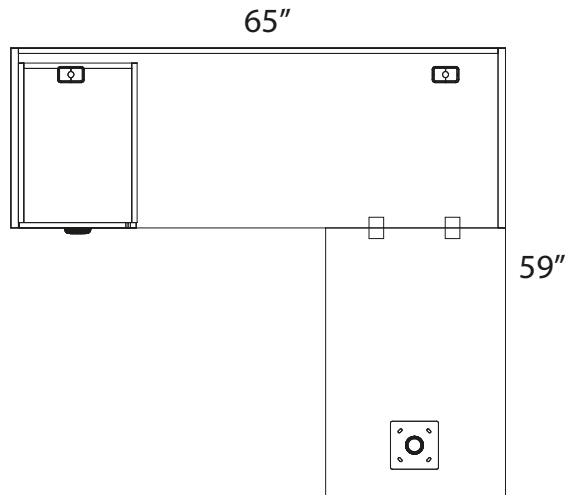

Winter Wood
WW

Layout #26

INV-2466SH

Credenza Shell

900-RL2.5

2 1/2" Round Leg

INV-2436TOP

Rectangular Top

100-WSCK

Work Surface Connecting Kit

INV-HPF

Hanging Pedestal

NOTE: Non handed. Can be configured left or right.

Please refer to www.heartwooddl.com for current finish options available for this series