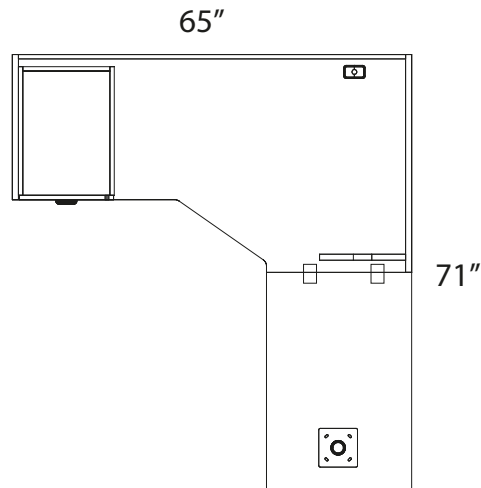

Winter Wood
WW

Layout #25A

INV-6636CM Extended Corner Module

INV-2436TOP Rectangular Top

INV-HPF Hanging Pedestal

900-RL2.5 2 1/2" Round Leg

100-WSCK Work Surface Connecting Kit

Note: For Layout 25B replace item INV-6636CM with INV-3666CM.