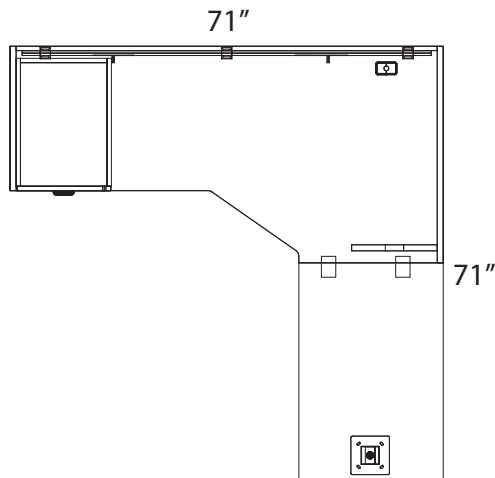

Winter Wood
WW

Layout #24A

INV-7236CM

Extended Corner Module

INV-2436TOP

Rectangular Top

INV-FPUF

Freestanding Pedestal - No Top

900-SQ3

3" Square Leg

OUT-TM1-1572TB

Tack board Privacy Panel
w/ Top Mount Brackets

100-WSCK

Work Surface Connecting Kit

Note: For Layout 24B replace item INV-7236CM with INV-3672CM.

Please refer to www.heartwooddl.com for current finish options available for this series