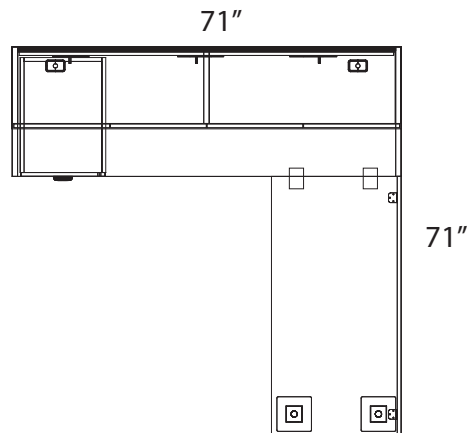

Winter Wood
WW

Layout #23

INV-2448TOP

Rectangular Top

INV-2472SH

Credenza Shell

INV-FPUF

Freestanding Pedestal - No Top