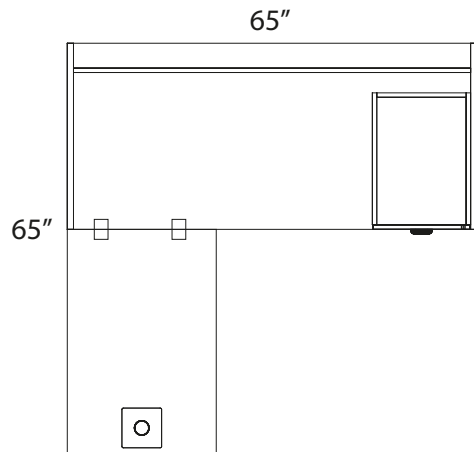

Innovations series

Available Colours:

Layout #21

INV-2436TOP

Rectangular Top

INV-3066DS

Desk Shell

INV-FPUF

Freestanding Pedestal - No Top

900-RL2.5

2 1/2" Round Leg

INV-MP2-1466LAP

Laminate Half Modesty Panel

100-WSCK

Work Surface Connecting Kit

OUT-TM1-1566LAP

Laminate Privacy Panel
w/ Top Mount Brackets

NOTE: Non handed. Can be configured left or right.

Please refer to www.heartwooddl.com for current finish options available for this series