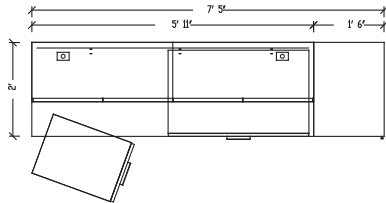

Winter Wood
WW
(Shown Below)

Layout #20

INV-2472SH	Credenza Shell
INV-3672H	Open Hutch
INV-72HDRS-AL	72" Aluminum Doors for Hutch
INV-3672TB	Tackboard
INV-2236OFLX	Open Lateral Files Storage - No Top
INV-MP1-1566PLX	Plexiglass Hanging Modesty Panel