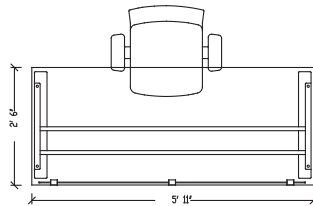

Winter Wood
WW
(Shown Below)

Layout #20

INV-2472SH	Credenza Shell
INV-3672H	Open Hutch
INV-72HDRS-AL	72" Aluminum Doors for Hutch
INV-3672TB	Tackboard
INV-2236OFLX	Open Lateral Files Storage - No Top
INV-MP1-1566PLX	Plexiglass Hanging Modesty Panel