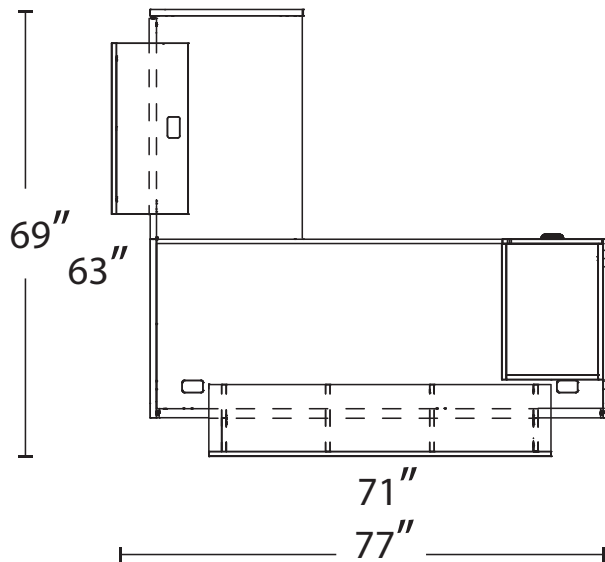

Pure White - PW
Grey Dusk - GD

Pure White - PW
Evening Zen - EZ

Layout #19

INV-3072GDS3

Modern Reception Desk

INV-2436GRS3

Non-Handed Modern Reception Desk Return

INV-HPF

Hanging Pedestal

Please refer to www.heartwooddl.com for current finish options available for this series