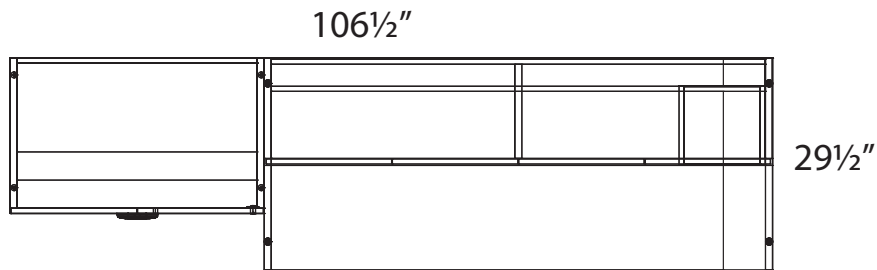

Winter Wood
WW

Layout #18

INV-3072DS

Desk Shell

INV-3672H

Open Hutch

INV-72HDRS

Hutch Doors