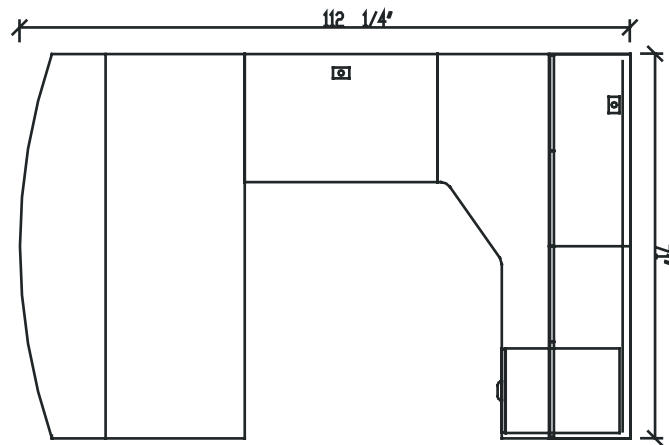

Winter Wood
WW
(Shown Below)

Layout #1A

INV-B4272DS Bow Top Desk Shell

INV-2436RSBR Return Shell/Bridge

INV-3672CM Extended Corner Module

INV-FPUF Freestanding Pedestal

INV-3672H Open Hutch

INV-3672TB Tackboard

INV-72HDRS Laminate Doors for Hutch

NOTE: For Layout 1B Replace INV-3672CM with INV-7236CM.

Please refer to www.heartwooddl.com for current finish options available for this series